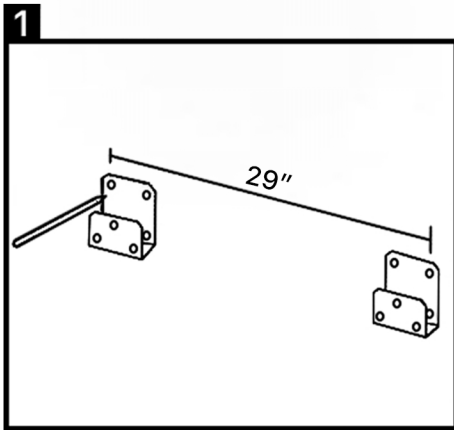

SCHEMA MONTAGGIO

ASSEMBLY INSTRUCTIONS

7

ATENCAO: MÓVEL COM COURO-LIMPEZA COM PRODUTO ADEQUADO PARA COURO
ATTENTION: MOBILE WITH LEATHER-CLEANING WITH APPROPRIATE PRODUCT FOR LEATHER
ATTENTION: MOBILE EN CUIR-NETTOYAGE AVEC UN PRODUIT APPROPRIÉ POUR LE CUIR

31.5"-MEDIDA ACONSELHABEL DO CHAO AO TOPO DO LAVATORIO
31.5"-ADVISABLE MEASURE FROM FLOOR TO THE TOP OF BASIN
31.5"-MESURE CONSEILLE A PARTIR DU SOL AU LAVABO