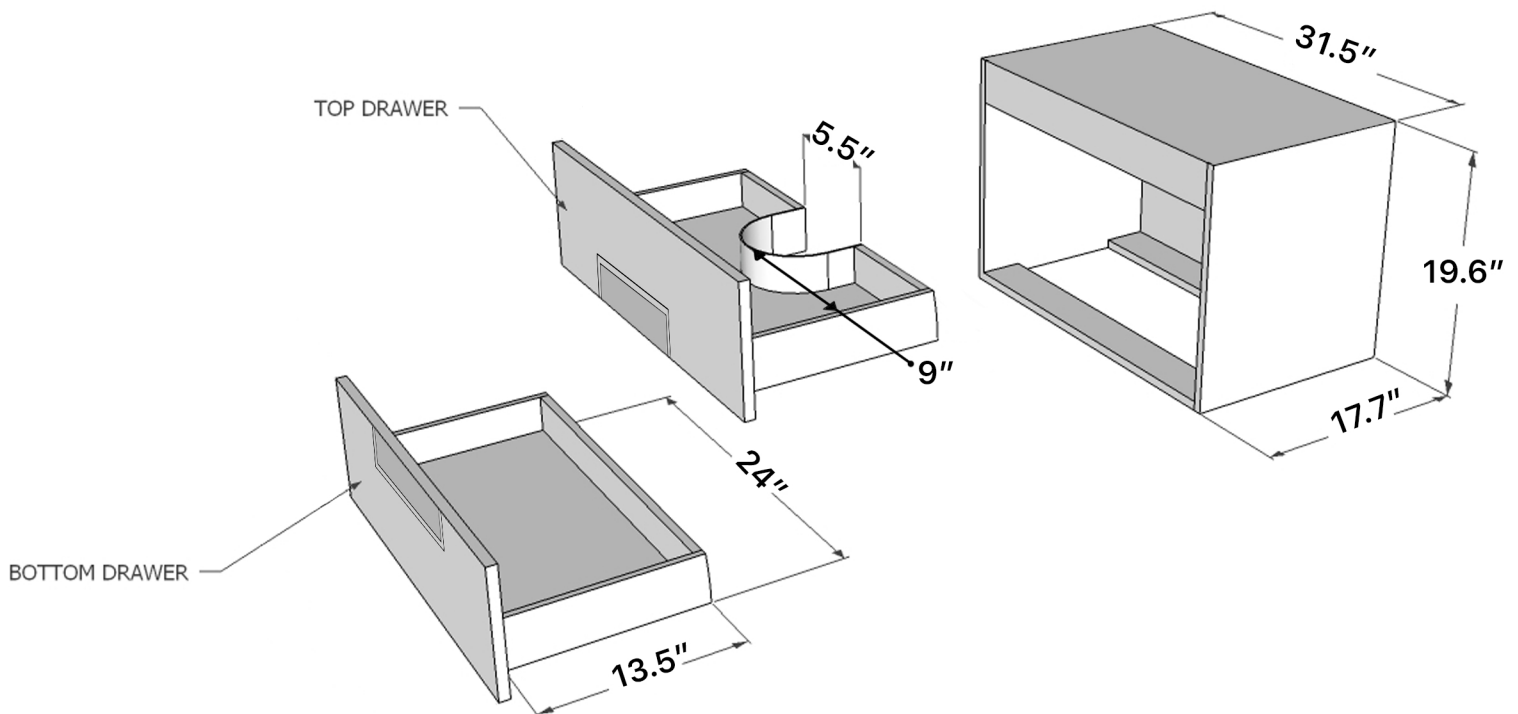

## DANYA 32

Model: Danya 32

Category: Bathroom Vanity

Material: Lacquered Wood

Dimensions: 32"(L) x 18"(W) x 20"(H)

Weight: lbs 40.00

Description: Luxury bathroom vanity with processed leather front with handles in gold finish and half-inch tempered glass top, in black finish.

\*Numbers are in inches

# SCHEMA MONTAGGIO

31.5"-MEDIDA ACONSELHABEL DO CHAO AO TOPO DO LAVATORIO  
 31.5"-ADVISABLE MEASURE FROM FLOOR TO THE TOP OF BASIN  
 31.5"-MESURE CONSEILLE A PARTIR DU SOL AU LAVABO