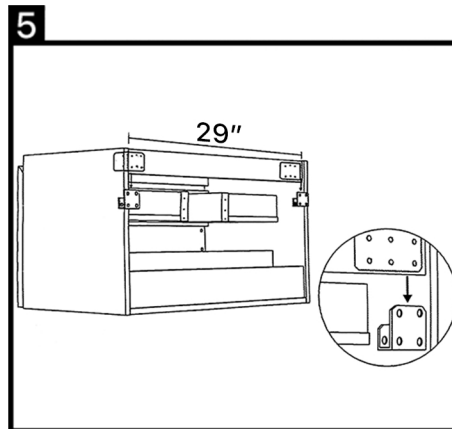

SCHEMA MONTAGGIO

ASSEMBLY INSTRUCTIONS

7

ATENCAO: MÓVEL COM COURO-LIMPEZA COM PRODUTO ADEQUADO PARA COURO
ATTENTION: MOBILE WITH LEATHER-CLEANING WITH APPROPRIATE PRODUCT FOR LEATHER
ATTENTION: MOBILE EN CUIR-NETTOYAGE AVEC UN PRODUIT APPROPRIÉ POUR LE CUIR

31.5"-MEDIDA ACONSELHABEL DO CHAO AO TOPO DO LAVATORIO
31.5"-ADVISABLE MEASURE FROM FLOOR TO THE TOP OF BASIN
31.5"-MESURE CONSEILLE A PARTIR DU SOL AU LAVABO