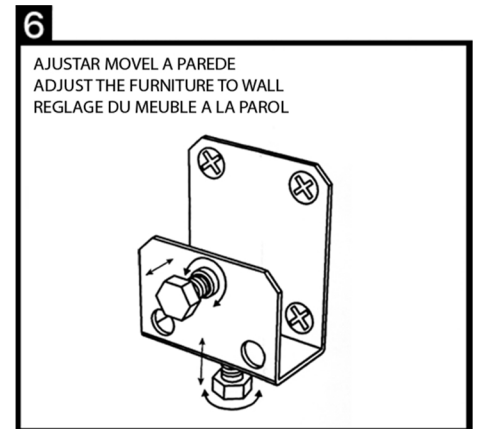

SCHEMA MONTAGGIO

ASSEMBLY INSTRUCTIONS

7

ATENCAO: MÓVEL COM COURO-LIMPEZA COM PRODUTO ADEQUADO PARA COURO
ATTENTION: MOBILE WITH LEATHER-CLEANING WITH APPROPRIATE PRODUCT FOR LEATHER
ATTENTION: MOBILE EN CUIR-NETTOYAGE AVEC UN PRODUIT APPROPRIÉ POUR LE CUIR

31.5"-MEDIDA ACONSELHABEL DO CHAO AO TOPO DO LAVATORIO
31.5"-ADVISABLE MEASURE FROM FLOOR TO THE TOP OF BASIN
31.5"-MESURE CONSEILLE A PARTIR DU SOL AU LAVABO